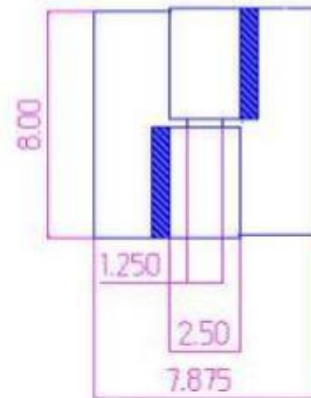

# 8" x 7 7/8" Stainless Steel Heavy Duty Hinge

Model Number: 2125 RH-304

Price: \$ 1650

- Material Type: 304L Stainless Steel
- Mount: Weld On
- Maximum Door Weight: 8,000 LBS
- Maximum Radial Load: 3,300 LBS
- Approx. Width: 7 7/8"
- Height: 8"
- Leaf Thickness: 3/4"
- Weight: 23 LBS