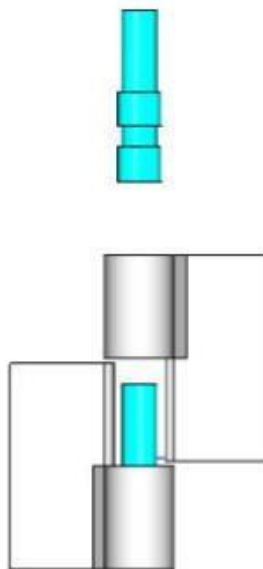

# 8" x 7 7/8" Stainless Steel Heavy Duty Hinge

Model Number: 2125 RH-304

Price: \$ 1650

- Material Type: 304L Stainless Steel
- Mount: Weld On
- Maximum Door Weight: 8,000 LBS
- Maximum Radial Load: 3,300 LBS
- Approx. Width: 7 7/8"
- Height: 8"
- Leaf Thickness: 3/4"
- Weight: 23 LBS