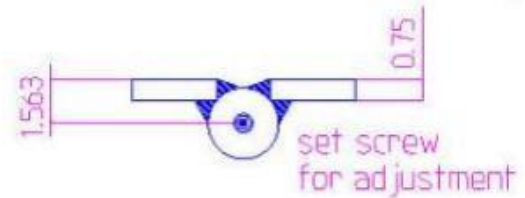

# 8" x 7 7/8" Stainless Steel Heavy Duty Hinge

Model Number: 2125 RH-304

Price: \$ 1650

- Material Type: 304L Stainless Steel
- Mount: Weld On
- Maximum Door Weight: 8,000 LBS
- Maximum Radial Load: 3,300 LBS
- Approx. Width: 7 7/8"
- Height: 8"
- Leaf Thickness: 3/4"
- Weight: 23 LBS